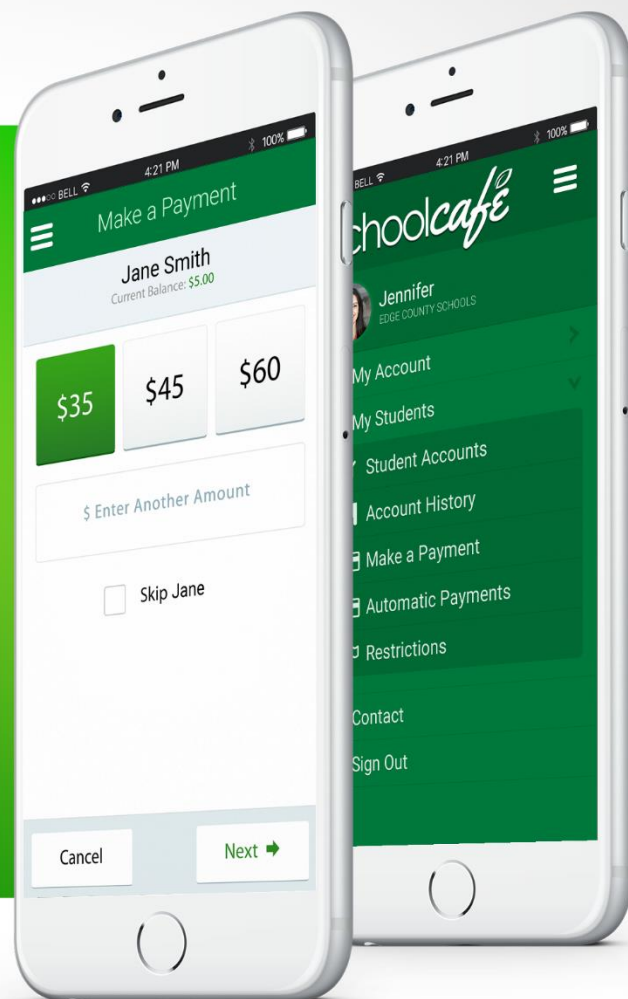

schoolcafé

Formerly ParentOnline

- View your child's cafeteria account balance
- Make payments to your child's cafeteria account
- Review daily spending and purchases
- Low balance reminders

Laurel Highlands School District is proud to offer SchoolCafé, a safe and secure way for parents to make online payments to their children's cafeteria accounts.